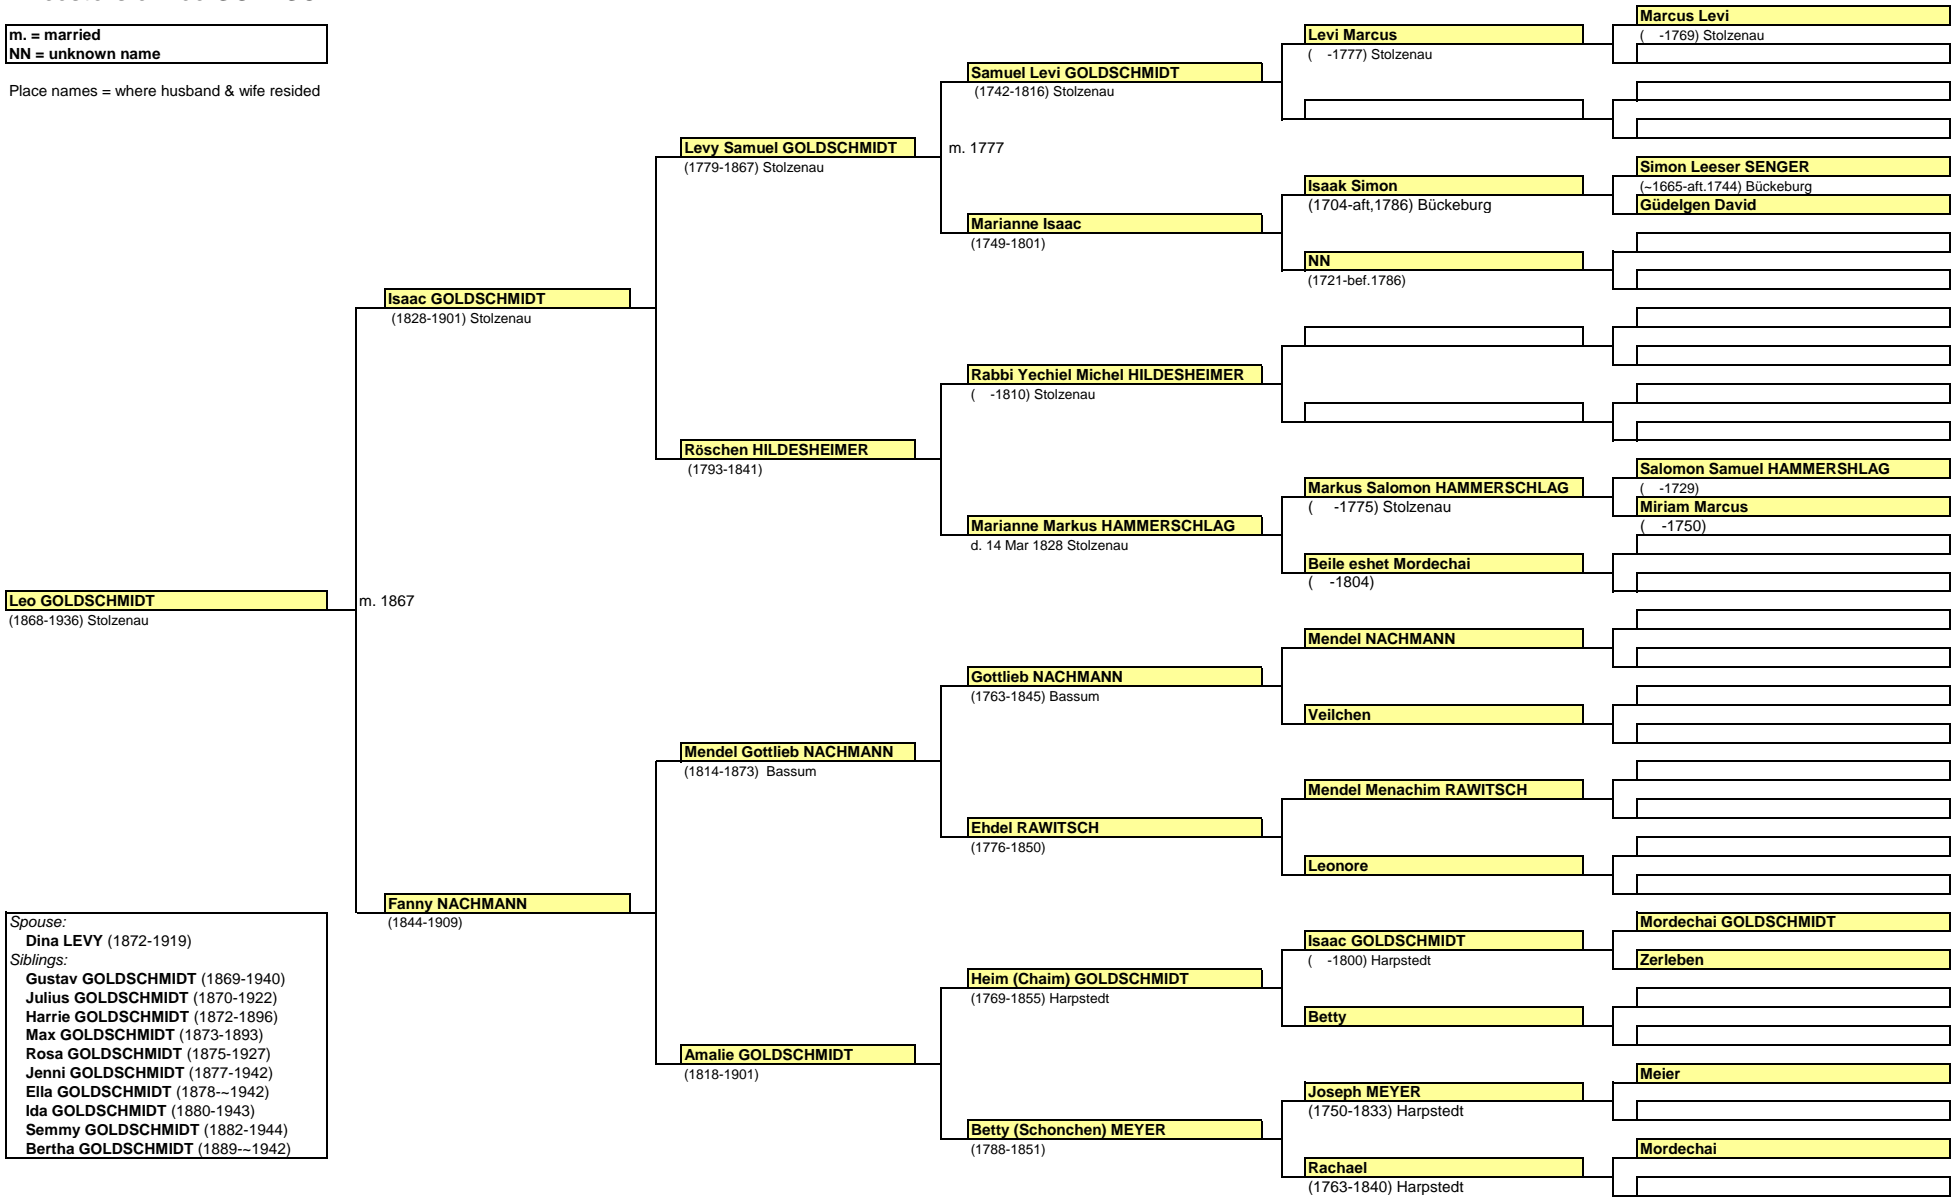

Ancestors of Leo GOLDSCHMIDT

m. = married
 NN = unknown name

Place names = where husband & wife resided

Spouse:
Dina LEVY (1872-1919)

Siblings:
Gustav GOLDSCHMIDT (1869-1940)
Julius GOLDSCHMIDT (1870-1922)
Harrie GOLDSCHMIDT (1872-1896)
Max GOLDSCHMIDT (1873-1893)
Rosa GOLDSCHMIDT (1875-1927)
Jenni GOLDSCHMIDT (1877-1942)
Ella GOLDSCHMIDT (1878--1942)
Ida GOLDSCHMIDT (1880-1943)
Semmy GOLDSCHMIDT (1882-1944)
Bertha GOLDSCHMIDT (1889--1942)