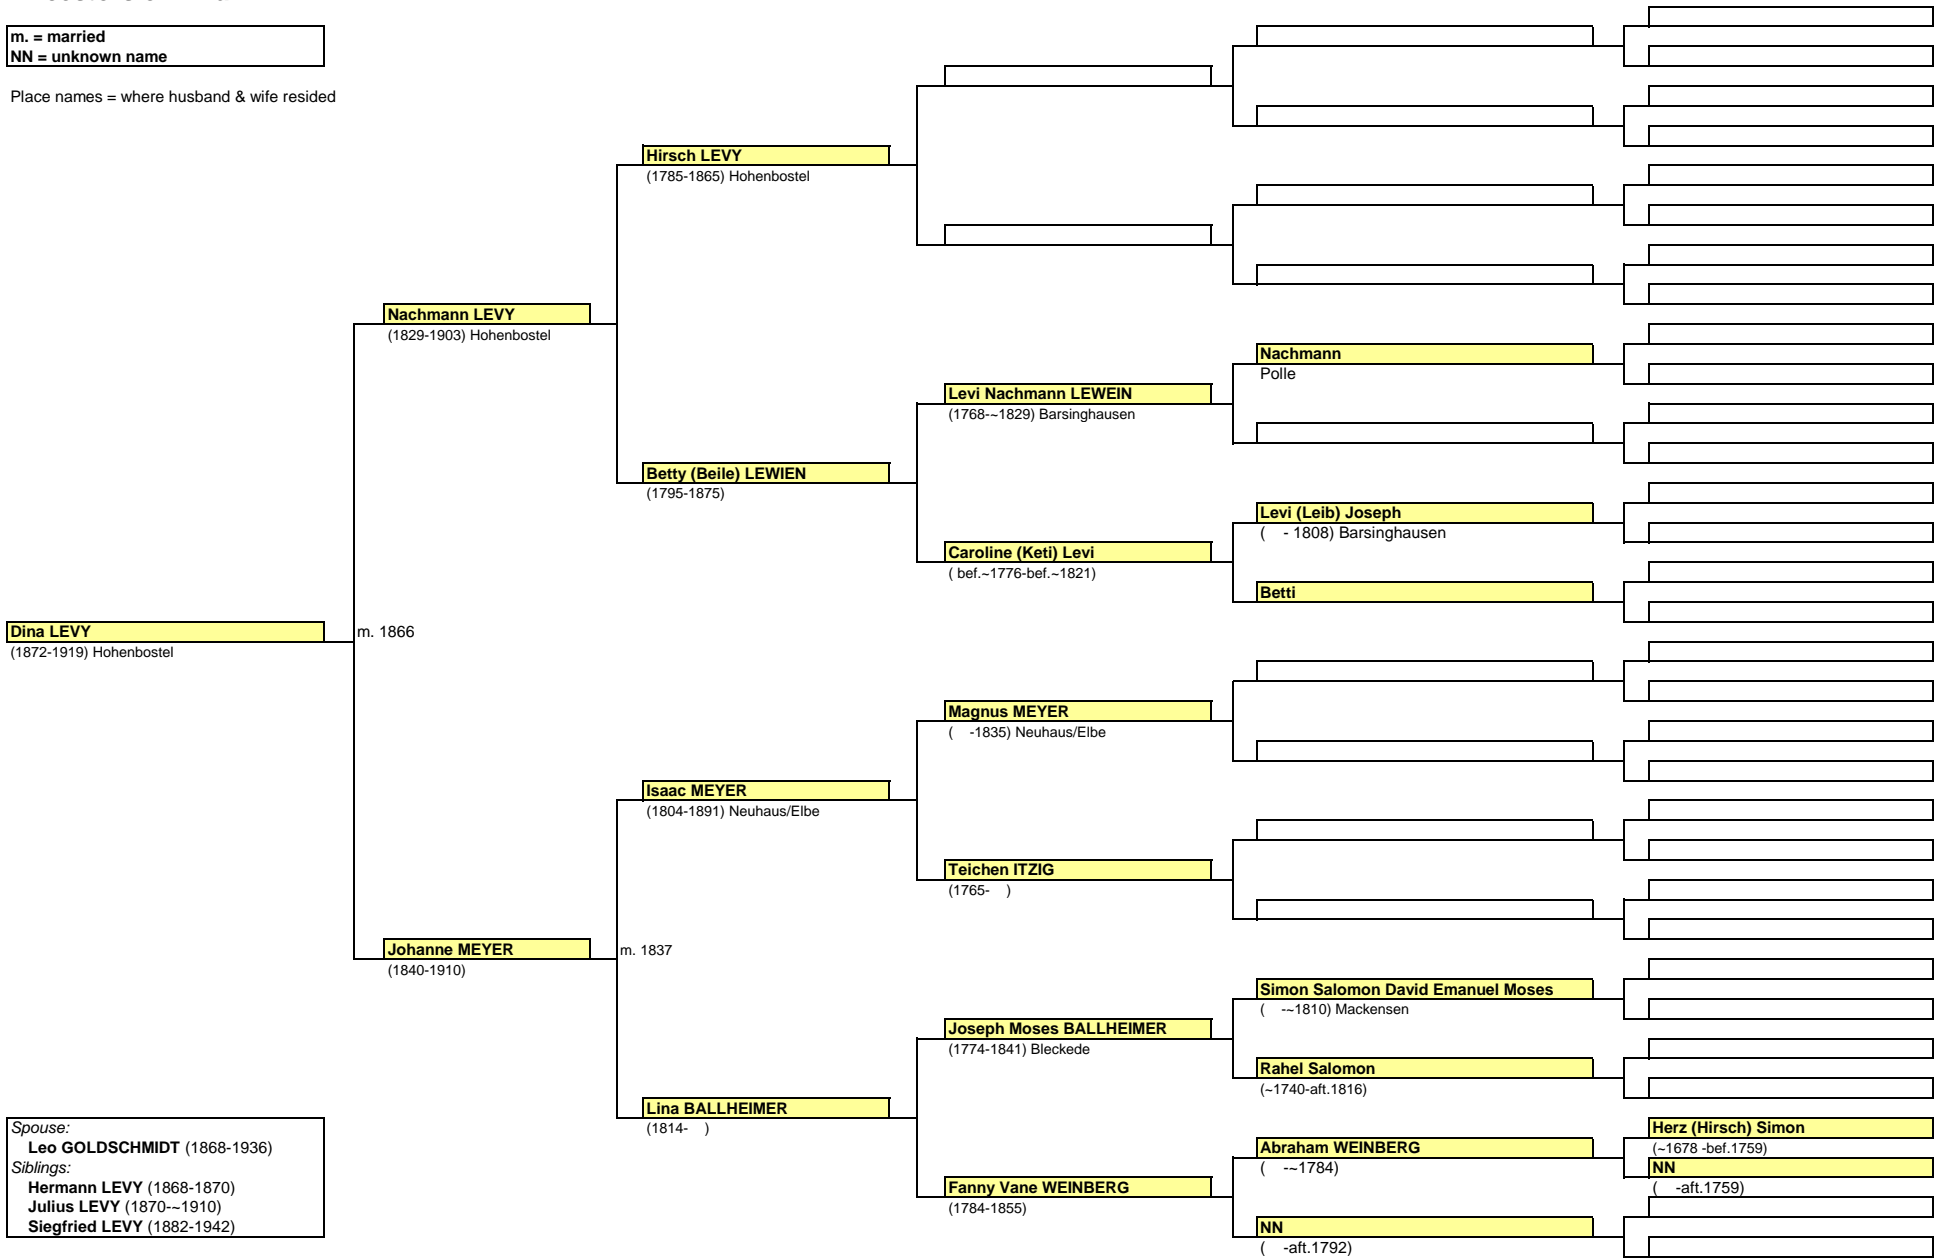

# Ancestors of Dina LEVY

m. = married  
 NN = unknown name

Place names = where husband & wife resided

Spouse:  
 Leo GOLDSCHMIDT (1868-1936)  
 Siblings:  
 Hermann LEVY (1868-1870)  
 Julius LEVY (1870--1910)  
 Siegfried LEVY (1882-1942)